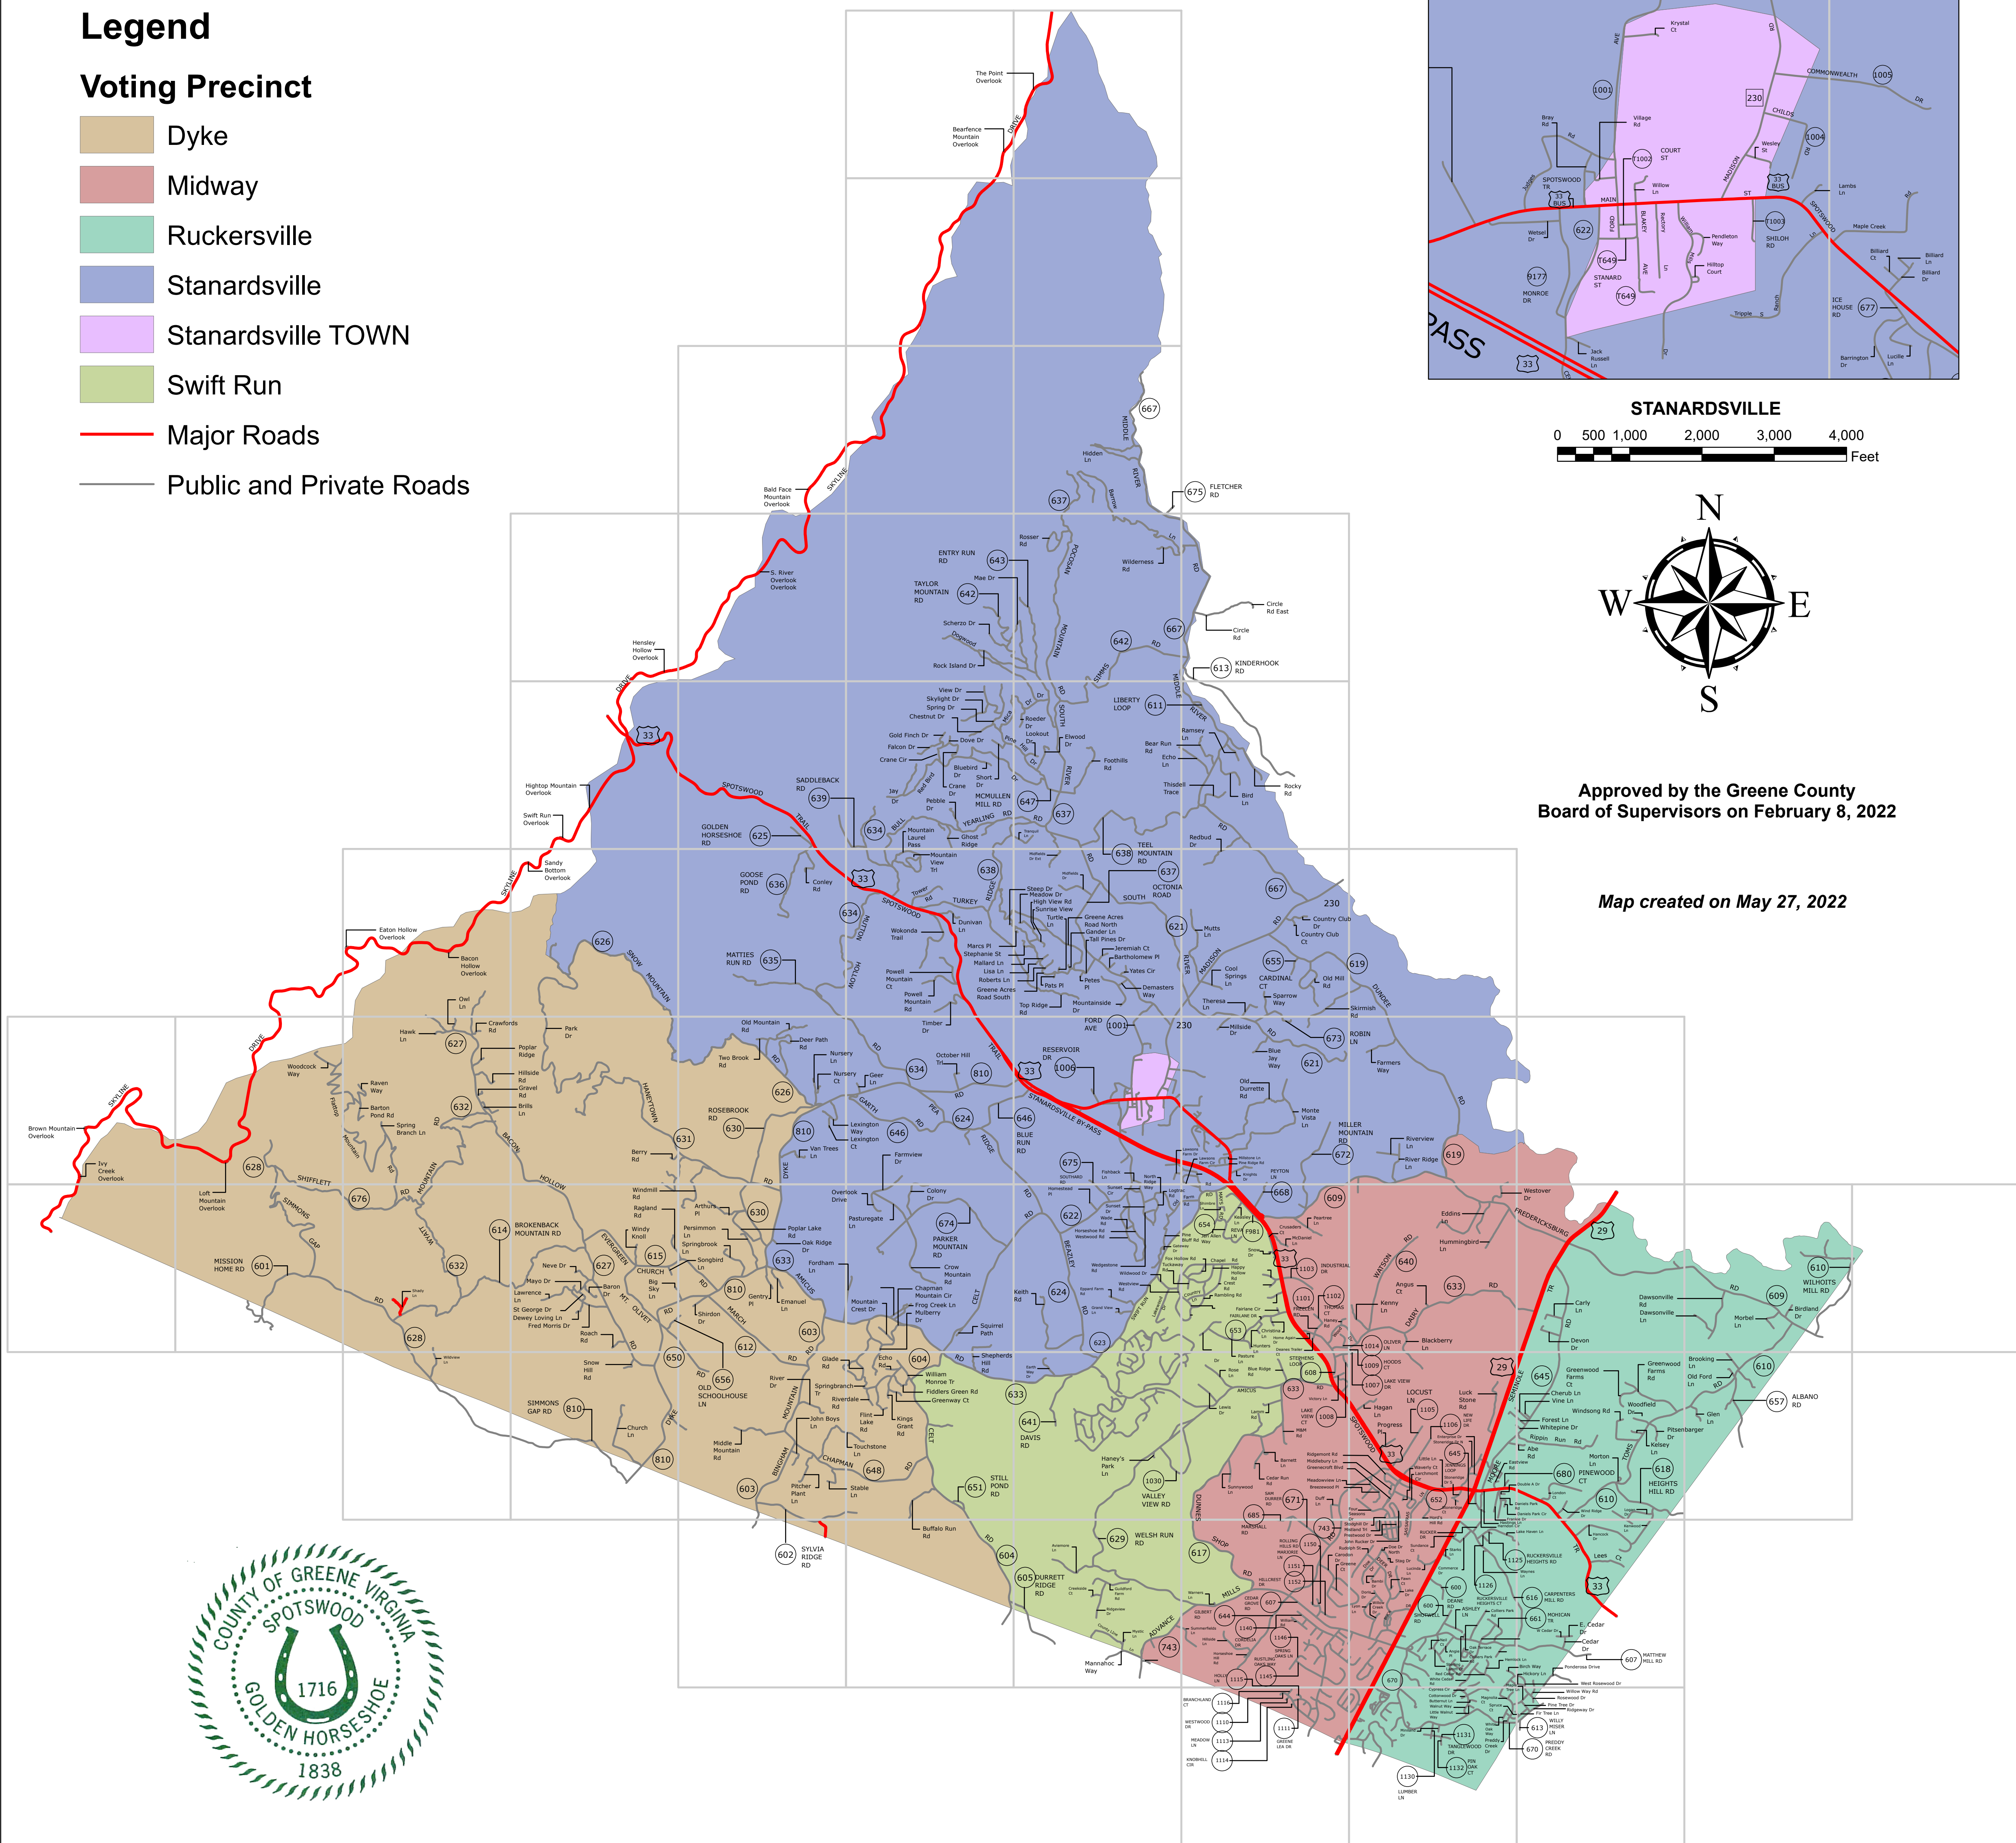

# Greene County Voting Map

## Legend

### Voting Precinct

- Dyke
- Midway
- Ruckersville
- Stanardsville
- Stanardsville TOWN
- Swift Run
- Major Roads
- Public and Private Roads

STANARDSVILLE

0 500 1,000 2,000 3,000 4,000 Feet

Approved by the Greene County Board of Supervisors on February 8, 2022

Map created on May 27, 2022

0 0.5 1 2 3 4 5 Miles