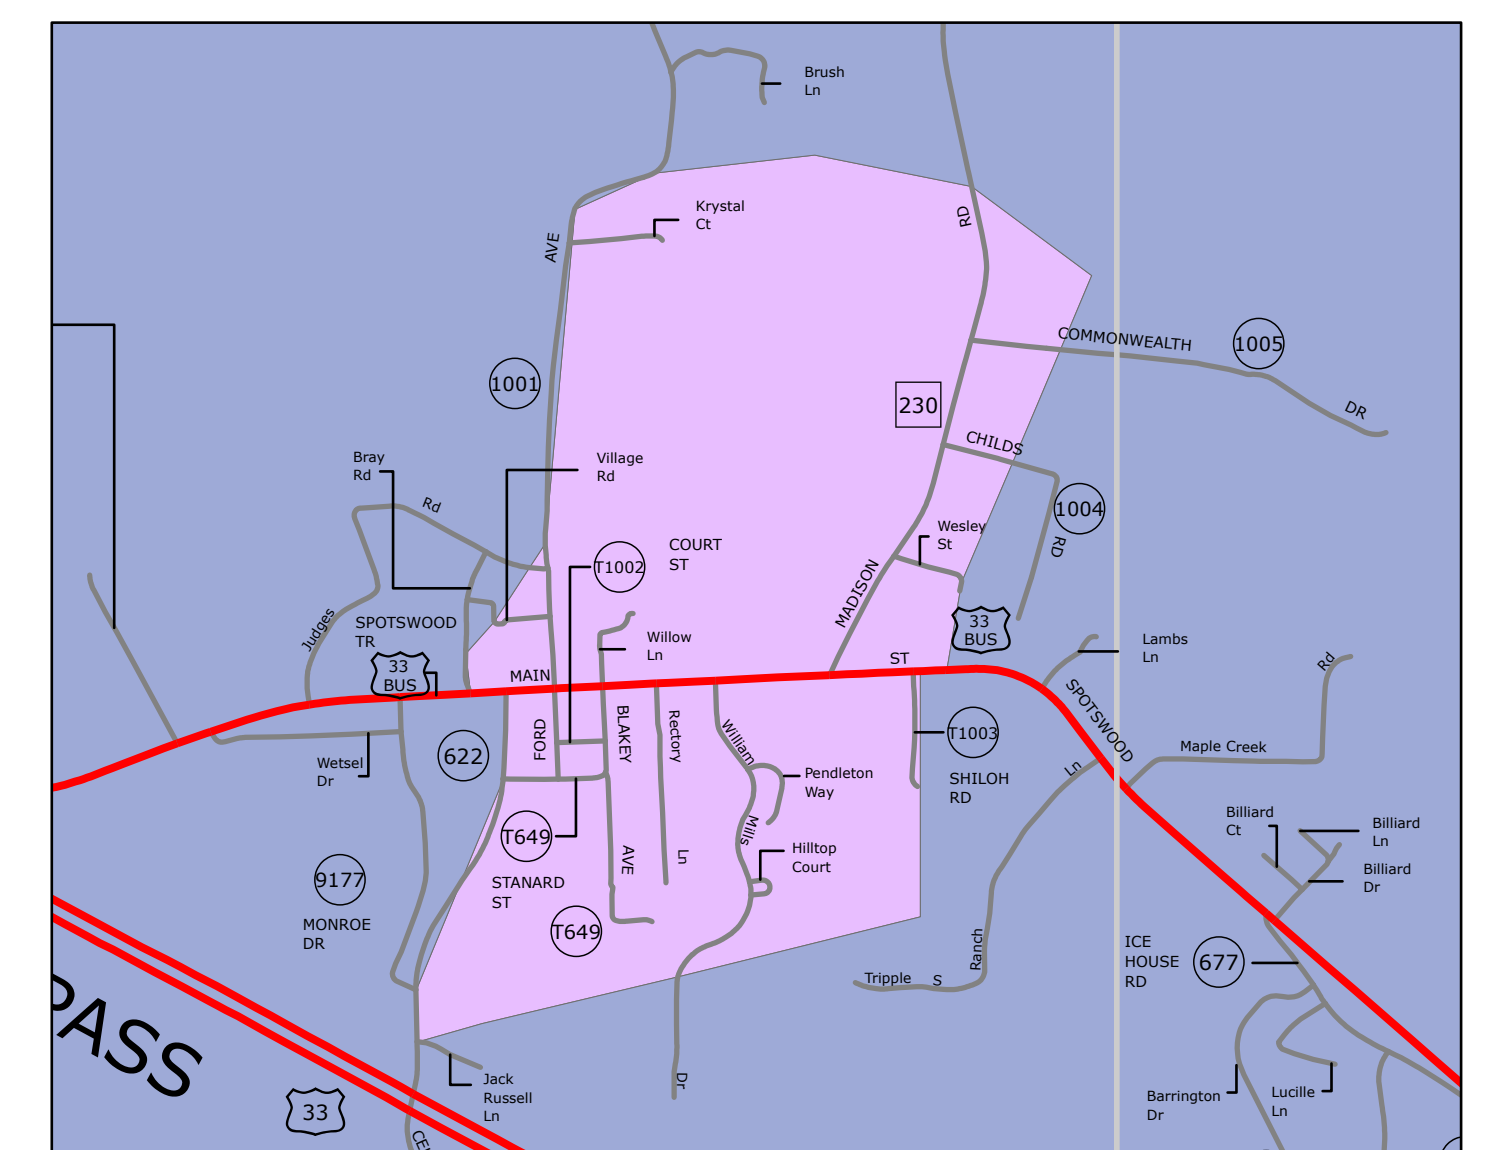

# Greene County Voting Map

## Legend

### Voting Precinct

- Dyke
- Midway
- Ruckersville
- Stanardsville
- Stanardsville TOWN
- Swift Run
- Major Roads
- Public and Private Roads

STANARDSVILLE

0 500 1,000 2,000 3,000 4,000 Feet

Approved by the Greene County Board of Supervisors on February 8, 2022

Map created on May 27, 2022

0 0.5 1 2 3 4 5 Miles